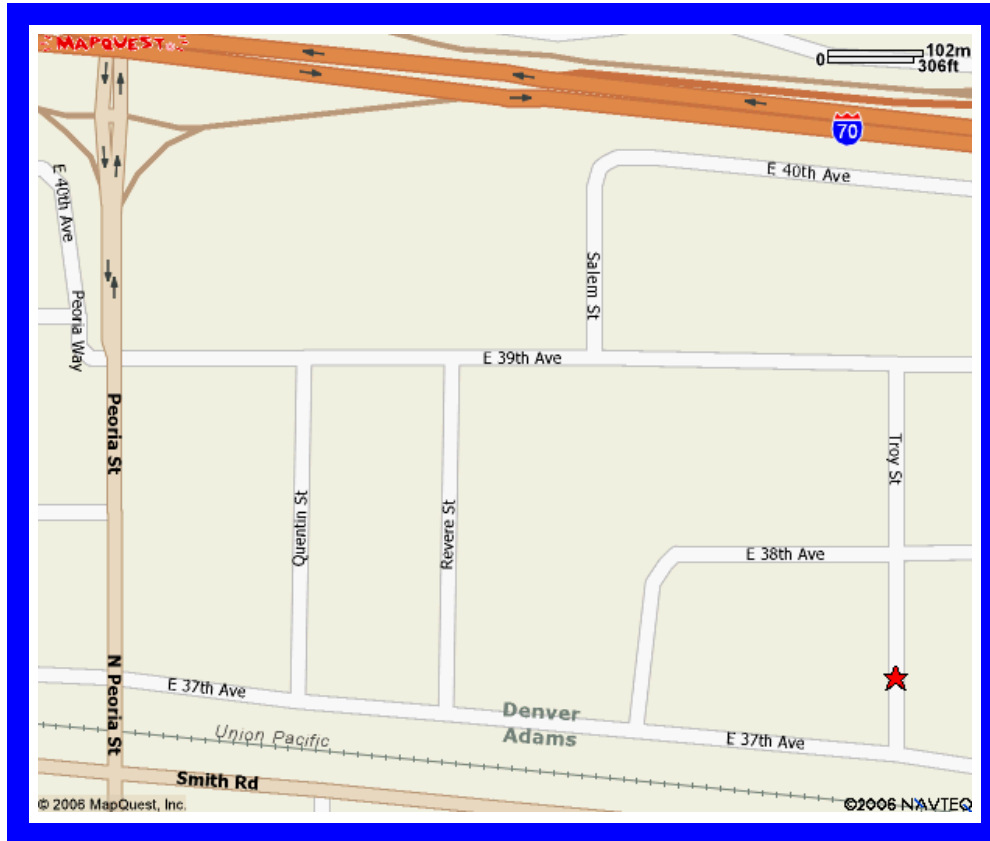

DIRECTION TO WAGNER - Denver

**3737 Troy Street
Denver, CO 80239**

From I-70

From I-70 go south on Peoria Street to 37th Street.

East on 37th Street to Troy Street.

North on Troy Street. Northwest corner of Troy and 37th.

Address is 3737 Troy Street