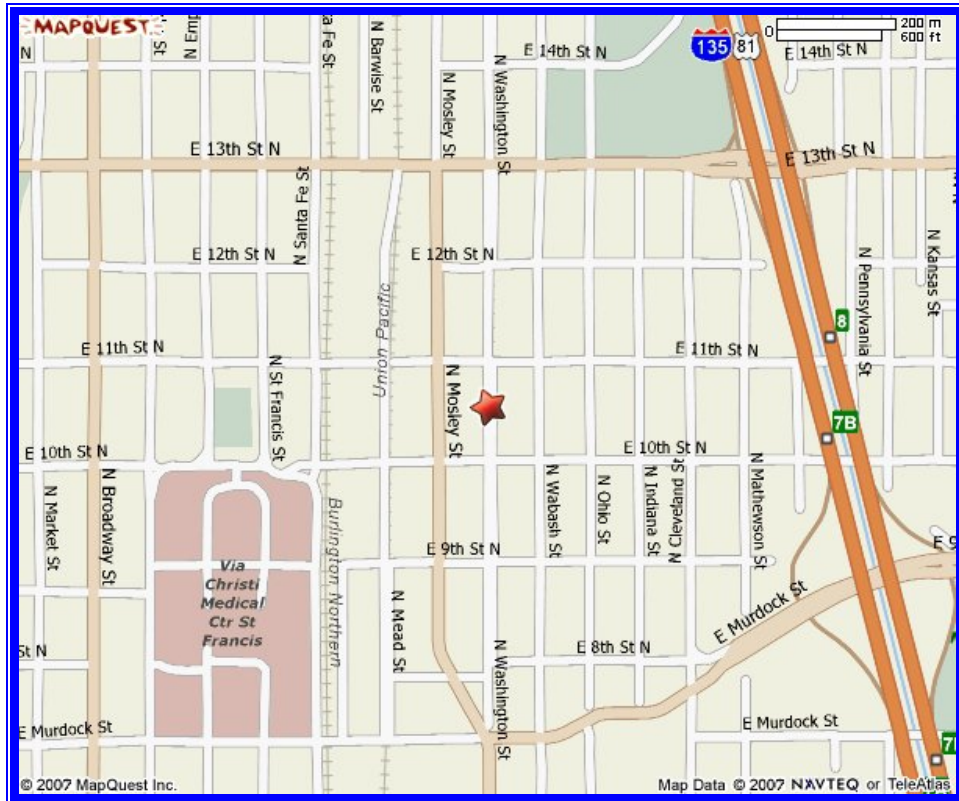

Direction to Wagner - Wichita

**1155 N. Washington Street
Wichita, KS 67214**

From I-135

From I-135 take exit 13th St.

Continue West to Washington South (2 blocks)

NE Corner of 11th & Washington

Address is 1155 N. Washington Street